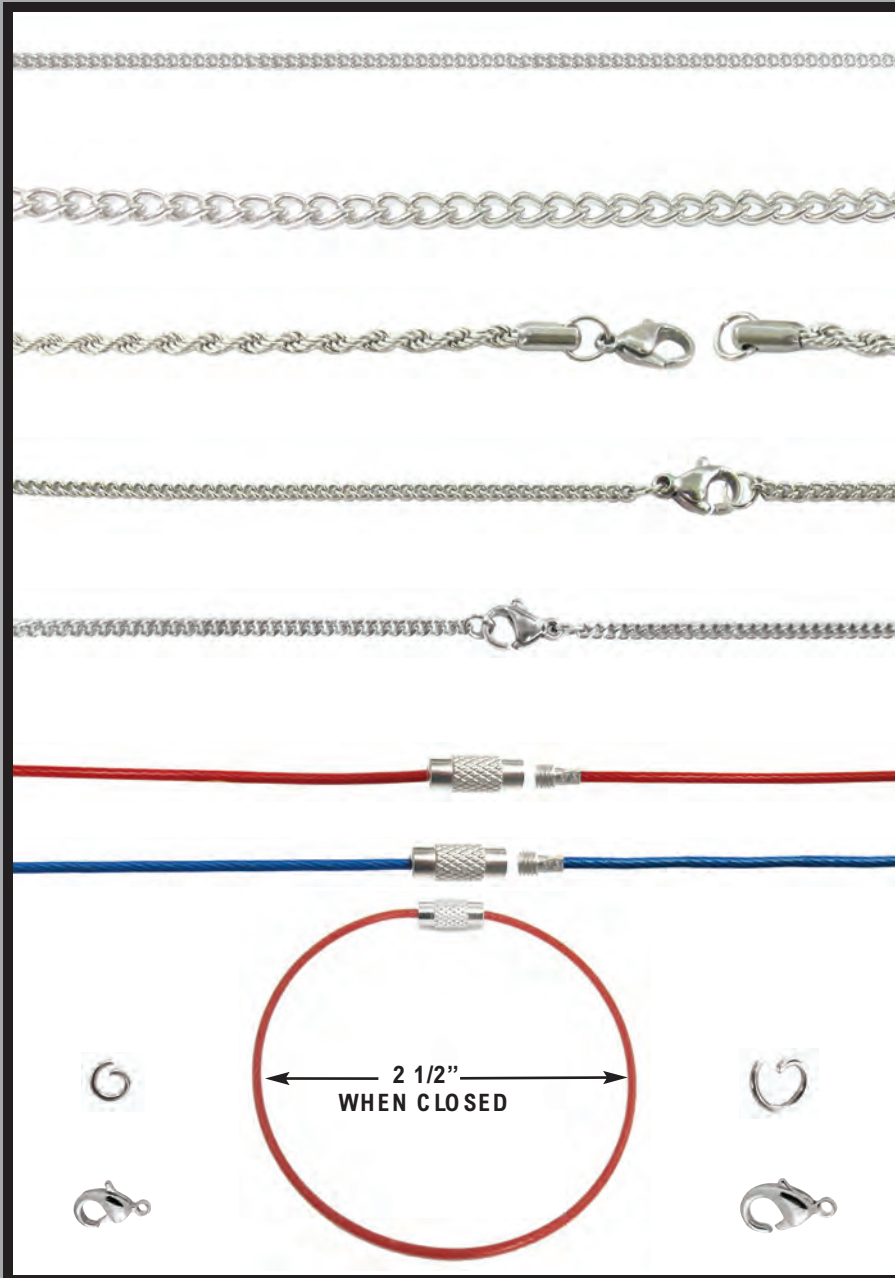

MAGIC NOVELTY CO. INC.

AUGUST 2019

SAMPLES UPON REQUEST

KEEP FOR FUTURE REFERENCE

COMING SOON STAINLESS STEEL ITEMS!

FH8651 CLN

FINE CURB FOOTAGE CHAIN

FH8652 CLN

MEDIUM CURB FOOTAGE CHAIN

NH865320 CLN

20" ROPE CHAIN WITH LOBSTER CLASP

BJ86548 CLN

8" BRACELET FINE CURB CHAIN WITH LOBSTER CLASP

NH95020 CLN

20" NECKLACE WITH LOBSTER CLASP

KR8655 007 (RED)

KR8655 038 (ROYAL BLUE)

STAINLESS STEEL KEYRING ENCASED IN PLASTIC W/SCREW CLASP

RR2A-24 CLN

4MM O.D. JUMP-RING

CL0043 CLN

10MM LOBSTER CLASP

RR4A-31 CLN

6MM O.D. JUMP-RING

CL0053 CLN

12MM LOBSTER CLASP

ITEM #	1	5	10
FH8651 CLN	\$21.60	\$19.20	\$18.00
FH8652 CLN	24.15	21.50	20.15

SOLD BY THE C (100FT).

ITEM #	1	5	10
RR2A-24 CLN	\$24.10	\$21.70	\$19.90
RR4A-31 CLN	21.40	19.50	18.35